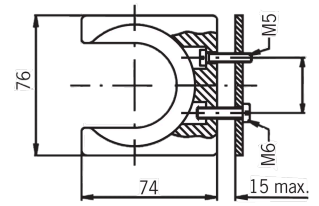

Holder

Technical data

Electrical assemblies

Control element

Protection class

IP67

No 3-side view is currently available for this product

Documents