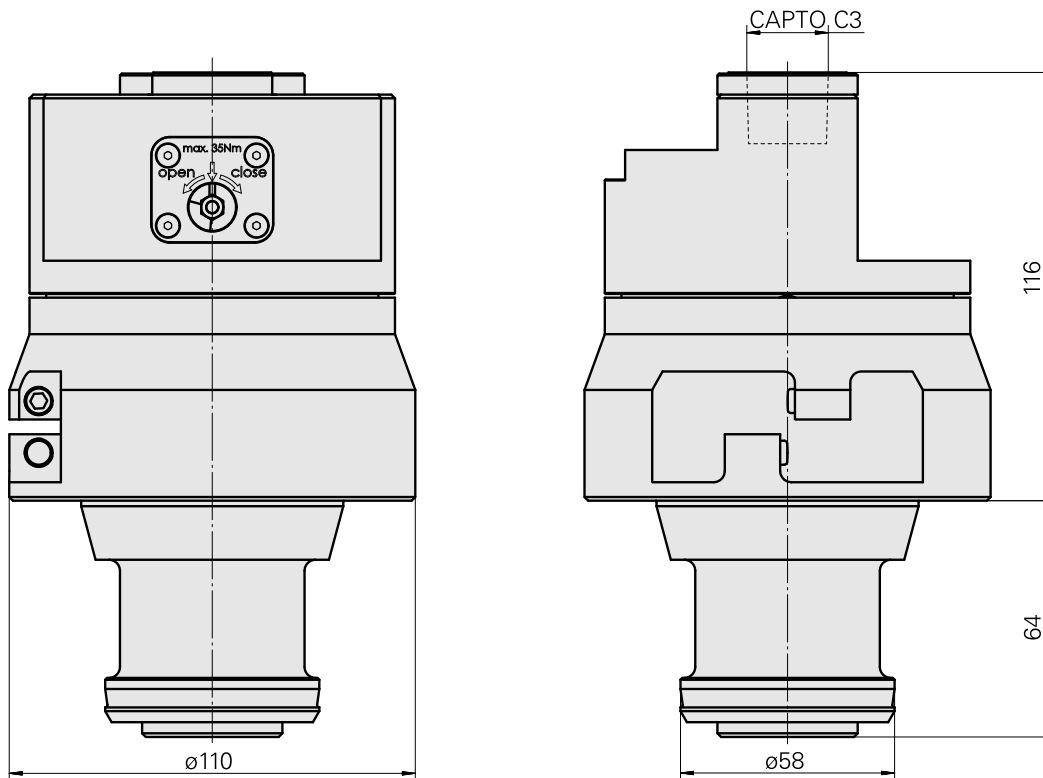

## Presetting device /INDEX CAPTO C3

### Technical data

TH accessories category

Adapter pre-adjustment block

Tool mounting

CAPTO C3