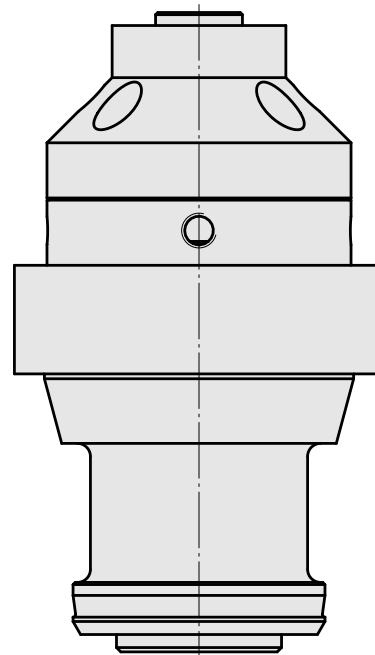

Mount

Technical features

TH accessories category

Adapter pre-adjustment block

Tool mounting

HSK 40

Documents

No downloads available for this product