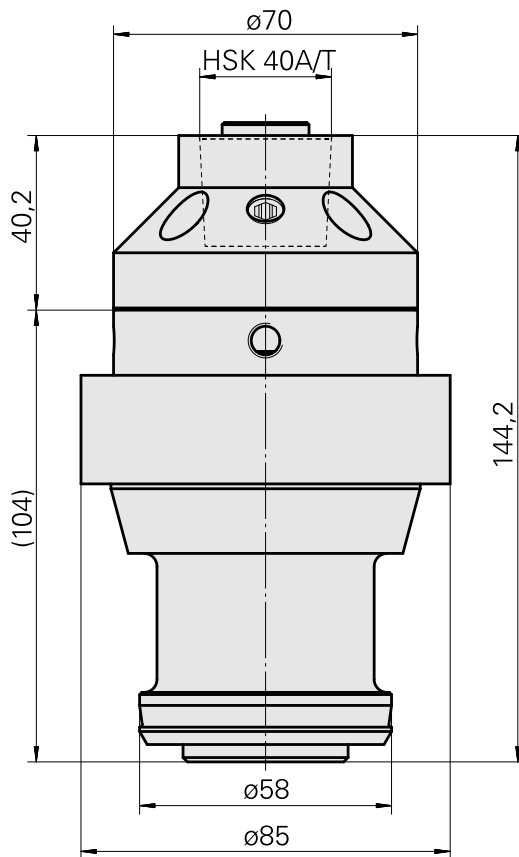

Mount

Technical features

TH accessories category

Adapter pre-adjustment block

Tool mounting

HSK 40

Documents

No downloads available for this product