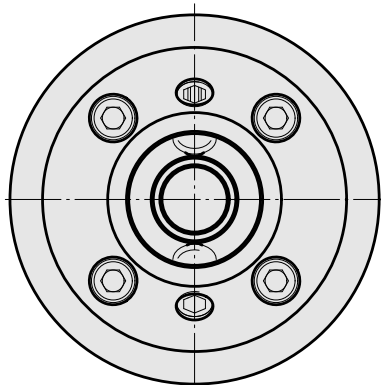

Mount

Technical features

TH accessories category

Adapter pre-adjustment block

Tool mounting

HSK 40

Documents

No downloads available for this product