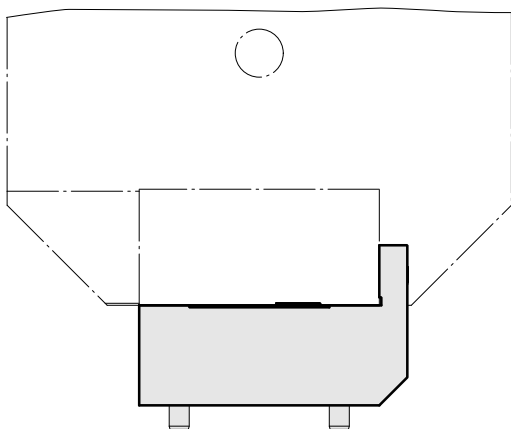

Adapter plate, Rotated 90°

Technical data

TH accessories category

Plate rear drilling unit MS16

Documents

No downloads available for this product