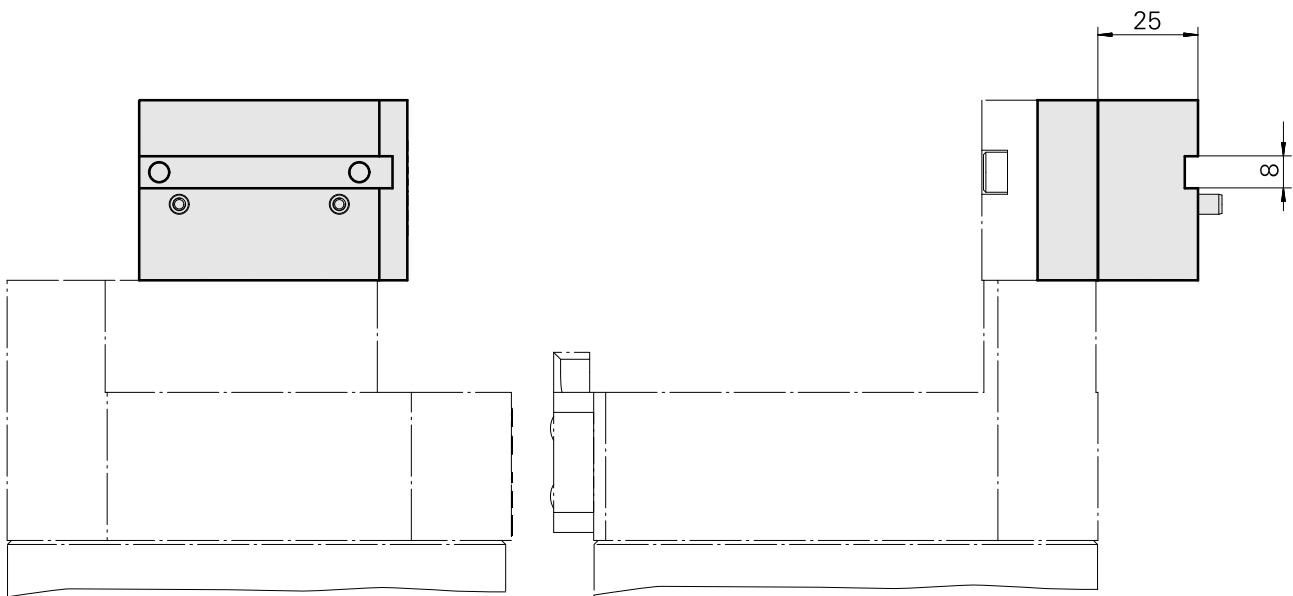

Adapter plate, Rotated 90°

Technical data

TH accessories category

Plate rear drilling unit MS16

Documents

No downloads available for this product