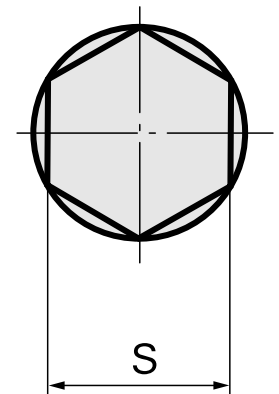

## Broach SW12 mm

### Technical data

TH accessories category	Broach
Mounting	SW12 mm
Tool mounting	12mm