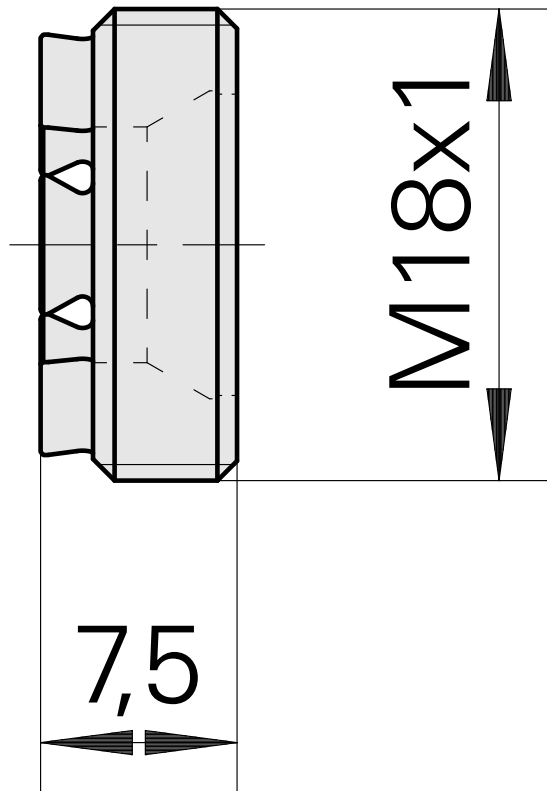

### Technical data

TH accessories category

Clamping nut

Mounting

ER11

Collet type

ER 11

Clamping nut type

Male thread

10604420  
901939.5111

**INDEX**

---