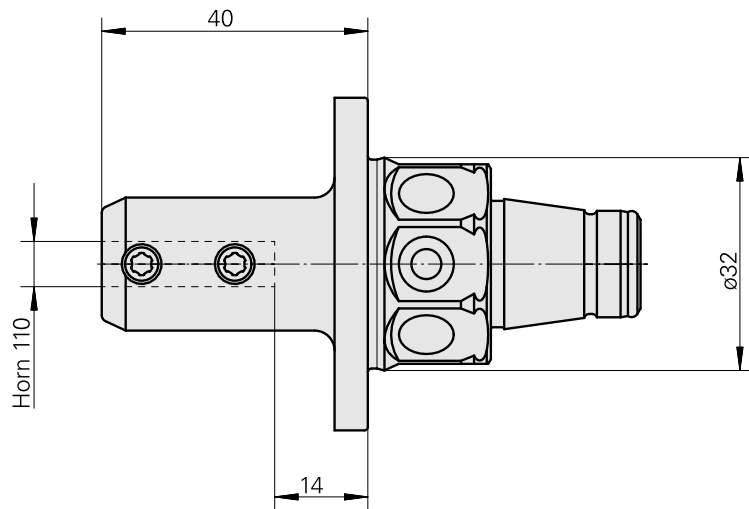

WFB 32-20 Horn Type 110

Technical data

TH accessories category

WFB 32-20

Mounting

Horn Type 110

Quick change inserts

Horn S-Mini