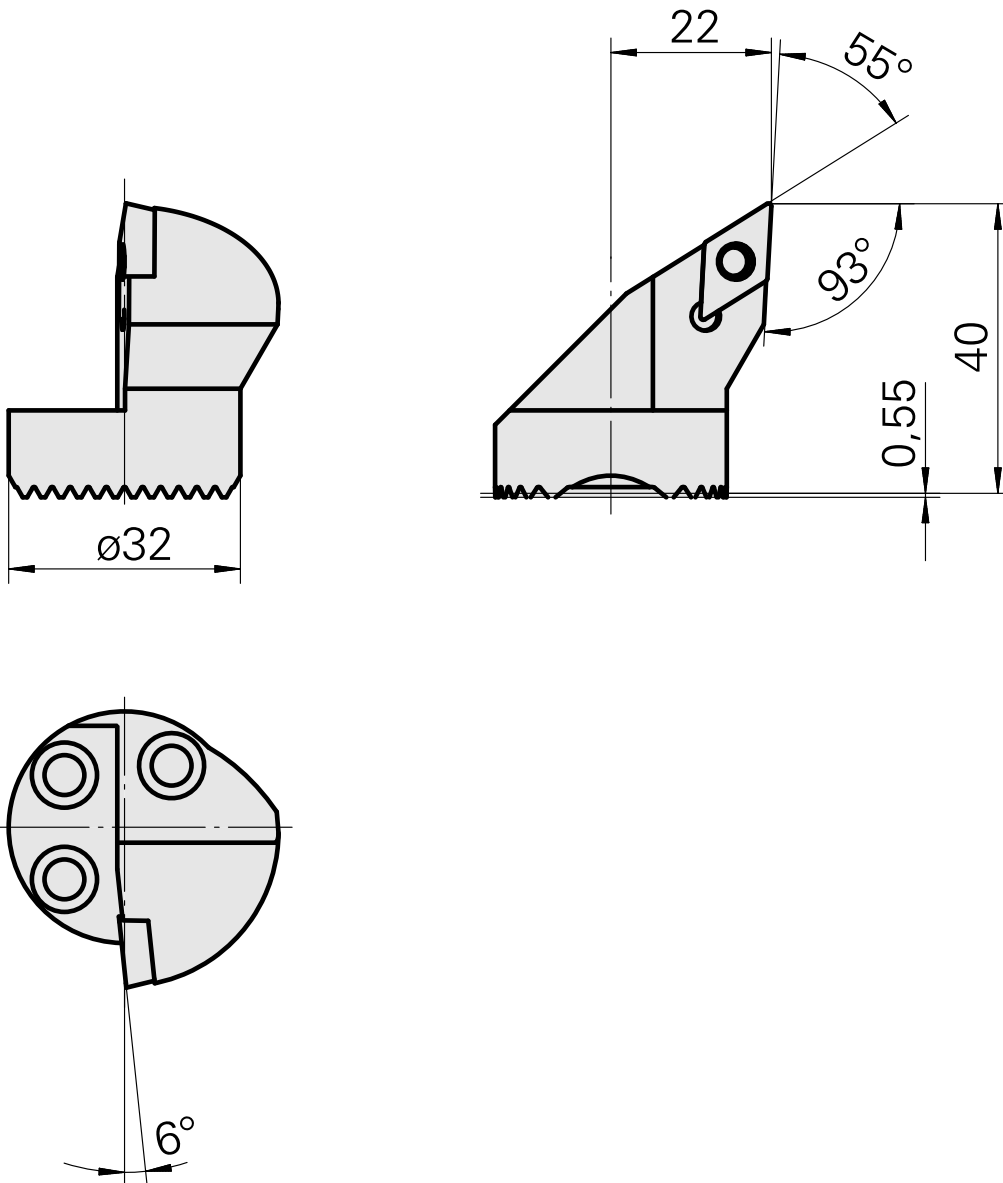

Boring head for DC.. 11T3..

Technical data

Mounting	for DC.. 11T3..
Cooling	internal
Pressure	50 bar
X [mm]	40 (1.57")
Z [mm]	22 (0.87)
INDEX TRAUB products	G220.3 • G220 • R200 • TNX65/42 • TNX220.3

10586077
W9990280

INDEX

Documents

No downloads available for this product

Accessories

Required for operation

[Countersunk screw Wohlhaupter Nr. 115673](#)

Product ID : 10587078

Previous product ID : W00013.0026
