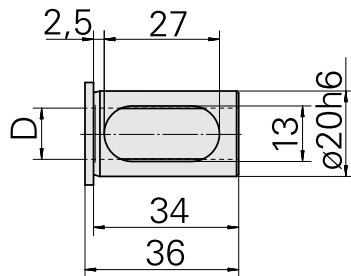

## Mounting sleeve with collar D20/ 12mm

### Technical data

|                         |                             |
|-------------------------|-----------------------------|
| TH accessories category | Mounting sleeve with collar |
| Mounting                | D20                         |
| Tool mounting           | 12mm                        |