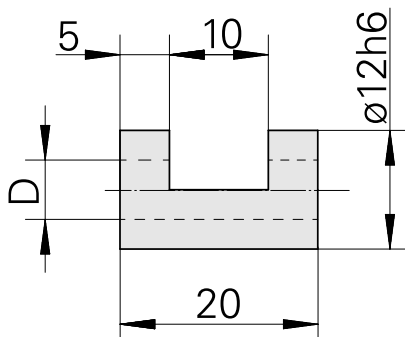

## Clamping sleeve D12/ 6.5mm

### Technical data

TH accessories category	Clamping sleeve
Mounting	D12
Tool mounting	6.5mm

10583669  
993112.0650

**INDEX**

---