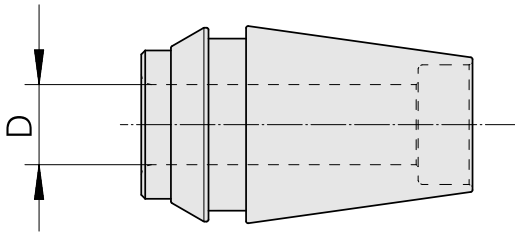

ER-shrink collet ER 20 10mm

Technical data

TH accessories category	ER-shrink collet
Mounting	ER20
Tool mounting	10mm
Collet type	ER 20

Documents

No downloads available for this product