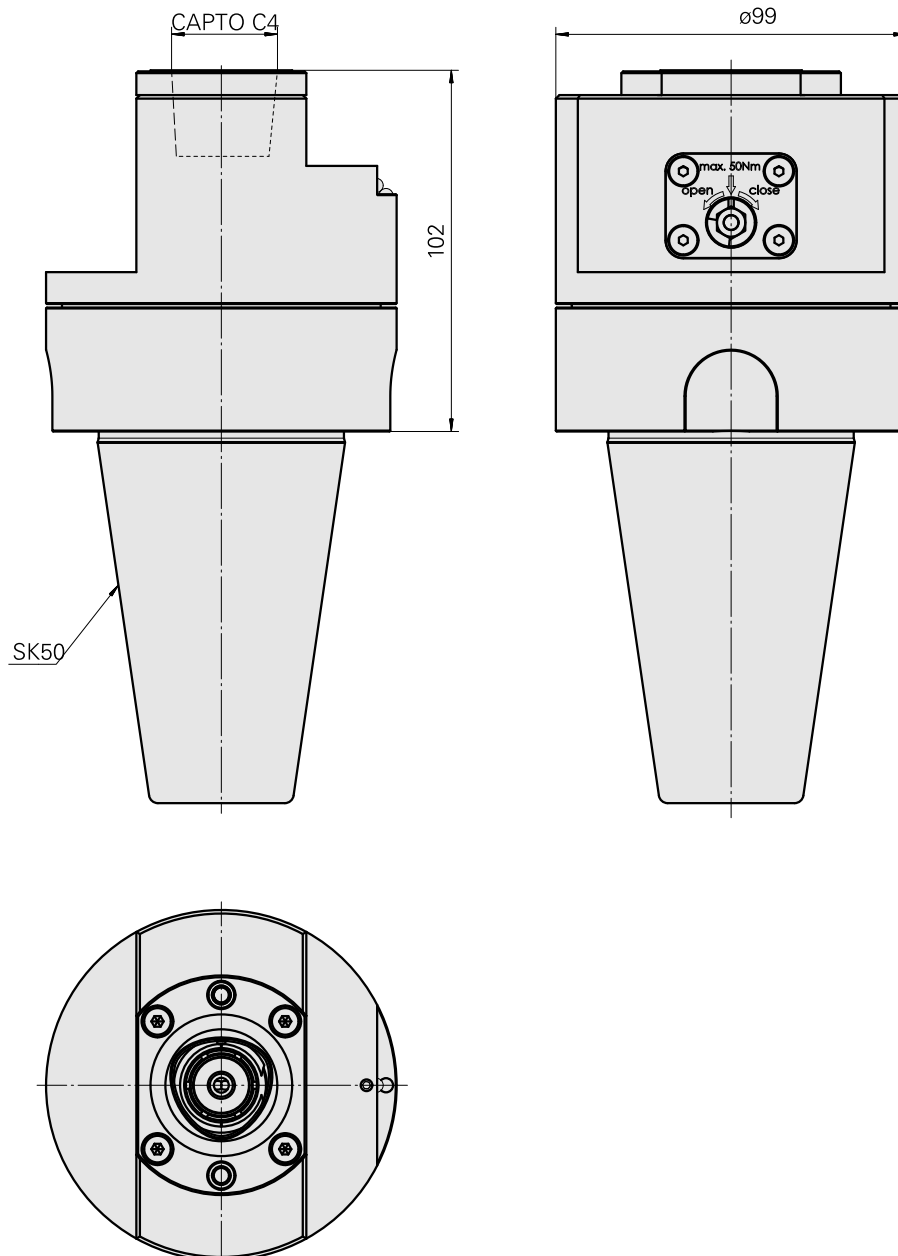

### Technical data

TH accessories category

Adapter for presetting units

Mounting

SK50

Tool mounting

CAPTO C4

10577772  
W9990957