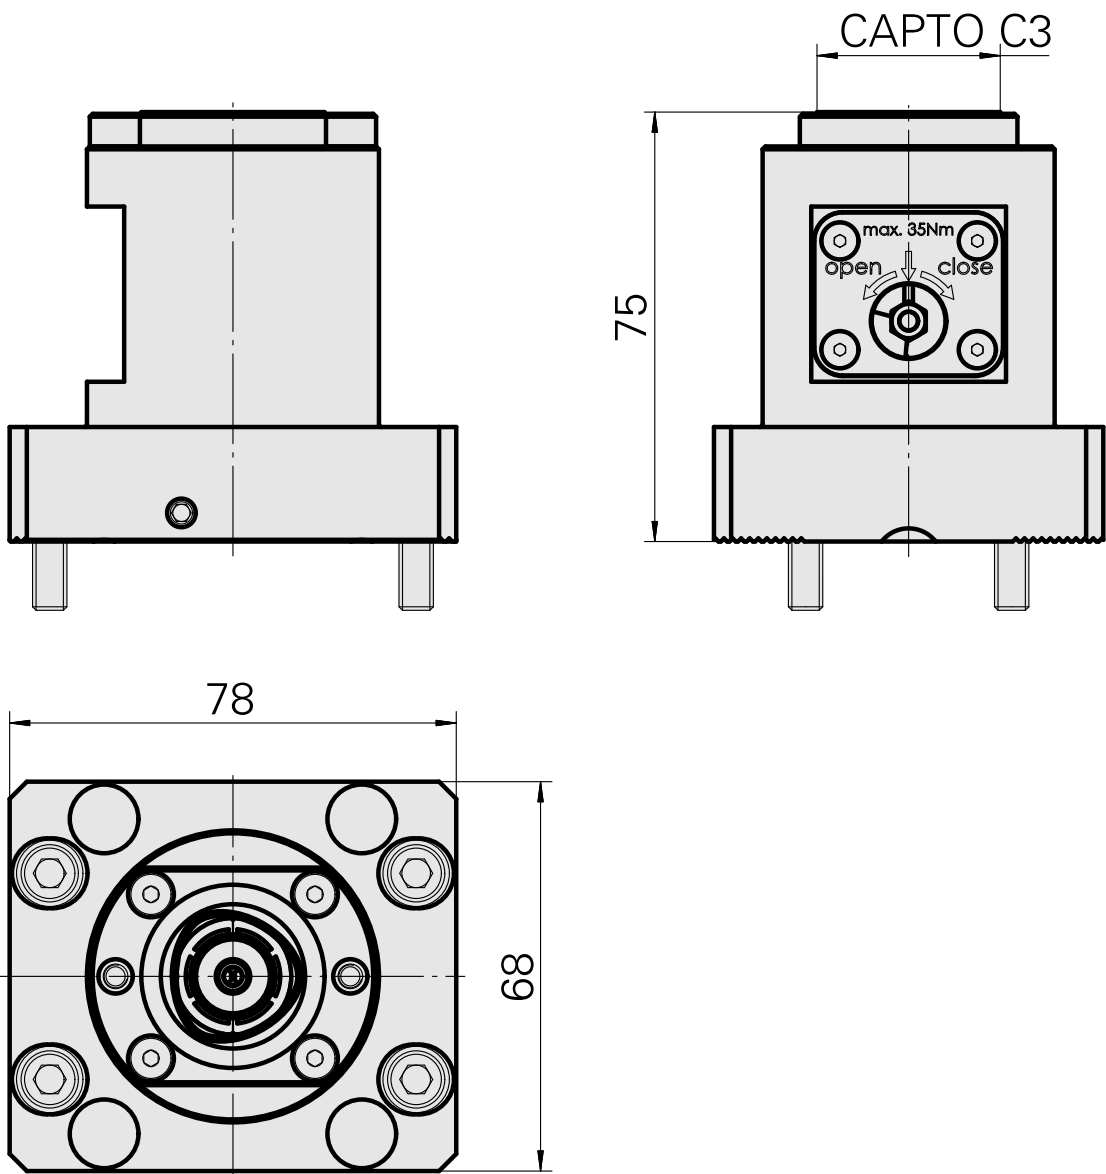

Mount INDEX CAPTO C3

Technical data

Drive	not live
Mounting	INDEX CAPTO C3
reversable 180°	no
X [mm]	75 (2.95")
Y [mm]	—
Z [mm]	—
INDEX TRAUB products	ABC65 • TNK42/65

Documents

Product notes

[FR \(pdf\)](#)

[EN \(pdf\)](#)

[DE \(pdf\)](#)

Accessories

Optional accessories

Other accessories

[Adapter INDEX CAPTO C3 rotating](#)

Product ID : 10925971

Previous product ID : WZ9990.3000F

[Adapter INDEX CAPTO C3 fixed](#)

Product ID : 12062333

Previous product ID :
