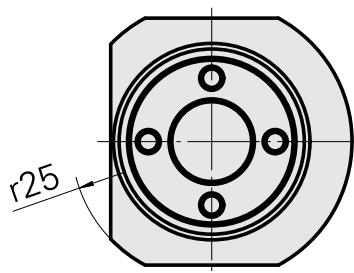

Center holder VDI 20, elastic, live

Technical data

Shank VDI	VDI 20
Drive	not live
Fixation VDI	none
reversable 180°	no
X [mm]	65 (2.56")
Y [mm]	-
Z [mm]	-

Documents

No downloads available for this product