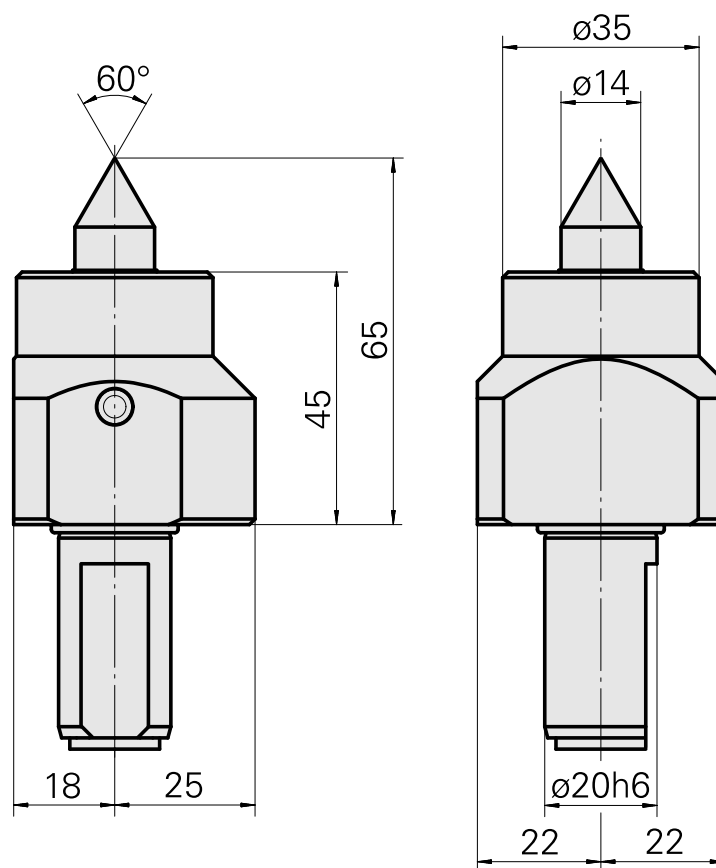

Center holder VDI 20, elastic, live

Technical data

Shank VDI	VDI 20
Drive	not live
Fixation VDI	none
reversable 180°	no
X [mm]	65 (2.56")
Y [mm]	-
Z [mm]	-

Documents

No downloads available for this product

Accessories

Optional accessories

Other accessories

[Centre vorgeschliffen](#)

Product ID : 10381711

Previous product ID : 8W13624.04
