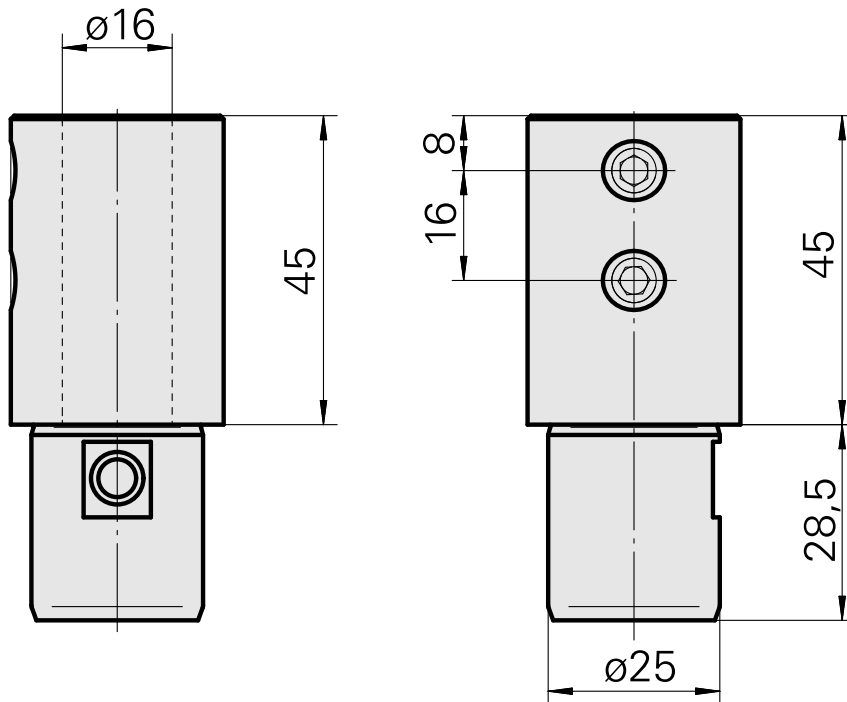

Mount D16 (0.63 ")

Technical data

Drive	not live
Cooling	internal
Mounting	D16
Pressure	80 bar
X [mm]	45 (1.77")
Y [mm]	-
Z [mm]	-
INDEX TRAUB products	TNL18 • TNL32 • TNL32-11

Documents

No downloads available for this product

Accessories

Optional accessories

Other accessories

[Mounting sleeve with collar D16](#)

Product ID : 10914323

Previous product ID : W67511.04--
