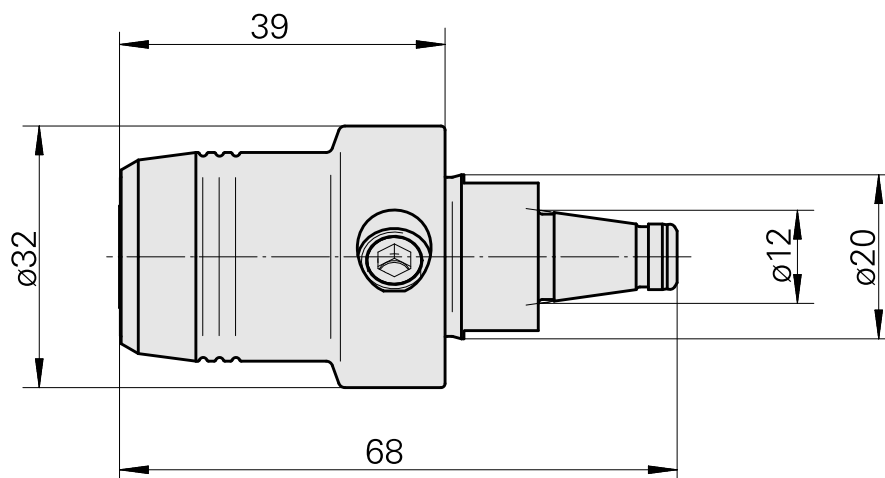

WFB 20-12 Hydraulic expansion chuck D8

Technical data

TH accessories category

WFB 20-12

Mounting

Hydraulic expansion chuck D8

Quick change inserts

hydraulic expan. mounting