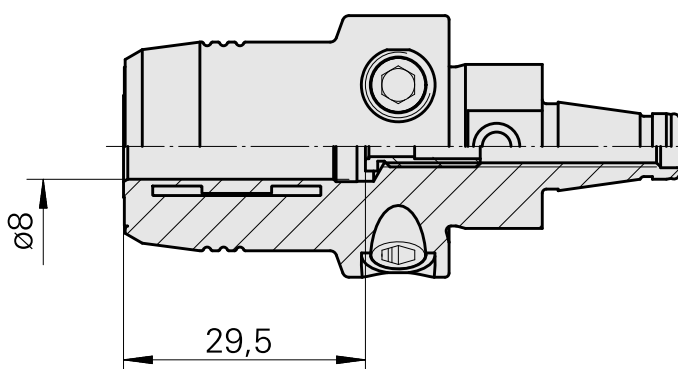

WFB 20-12 Hydraulic expansion chuck D8

Technical data

TH accessories category

WFB 20-12

Mounting

Hydraulic expansion chuck D8

Quick change inserts

hydraulic expan. mounting