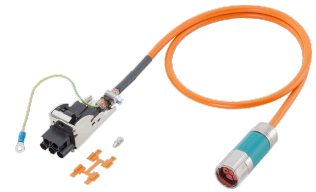

Cable

Technical data

Electrical assemblies	Electr. assembly lines
Length	2500 Millimeter
Cross-section	1.5 Square millimeter
Number of wires/poles (ST)	4 Piece
Voltage	600 Volt
Plug connection/type	M23 (size 1 / encoder) OG - orange
Shield	yes - shielded
Insulating material	TPM