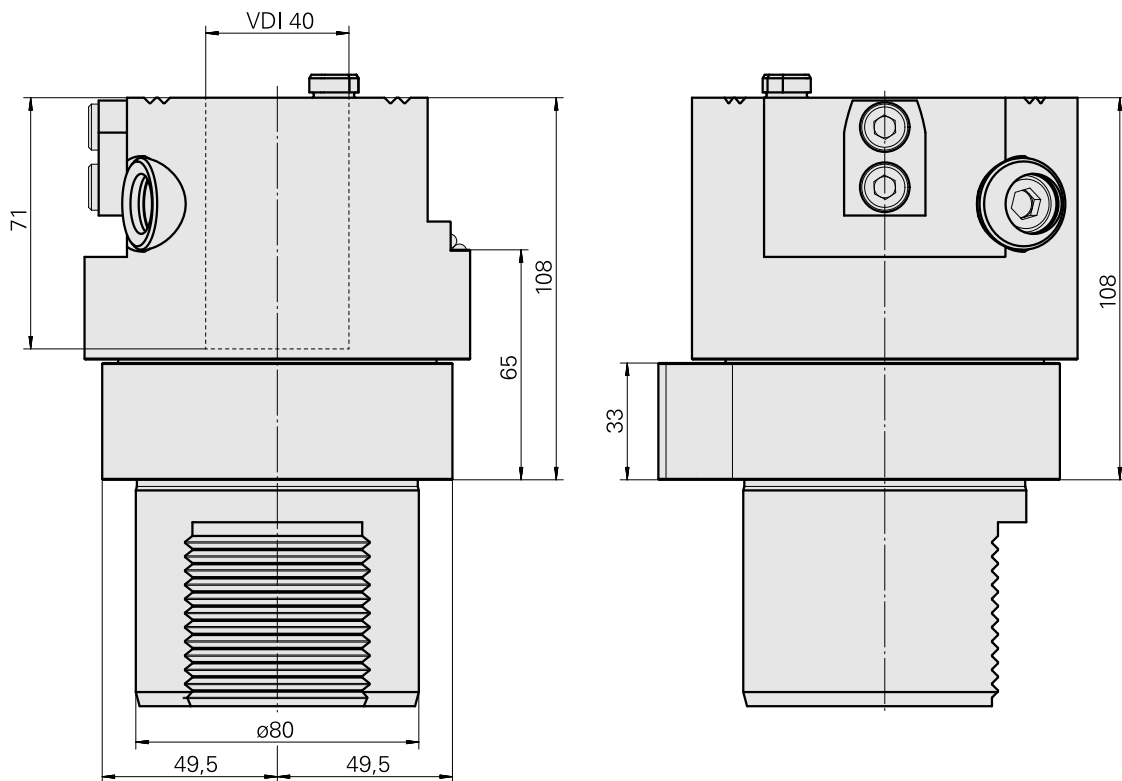

Adaptor

Technical features

TH accessories category

Adapter for presetting units

Mounting

D80 for presetting devices

Tool mounting

VDI 40