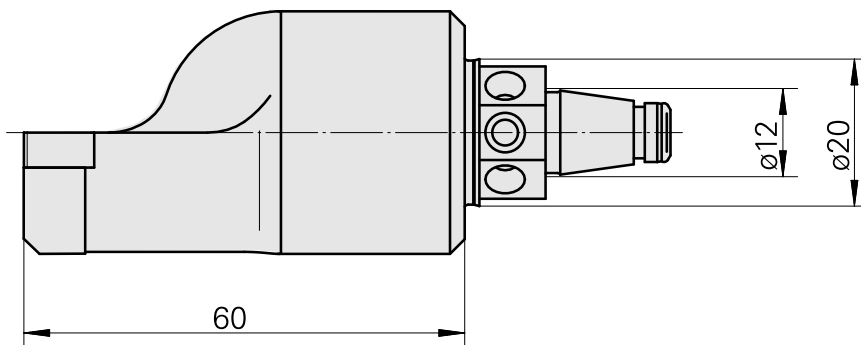

### Technical data

TH accessories category

WFB 20-12

Mounting

for CC.. 09T3..

Quick change inserts

Turning tool holder

10530834  
W9990231