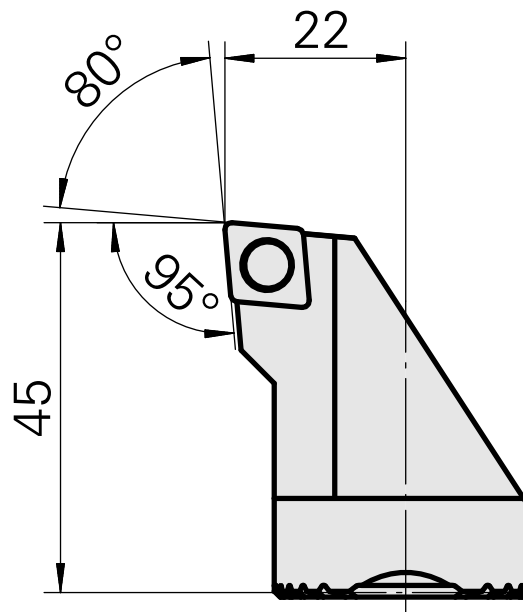

Boring head for CC.. 09T3..

Technical data

Mounting	for CC.. 09T3..
Cooling	internal
Pressure	50 bar
X [mm]	45 (1.77")
Z [mm]	22 (0.87)
INDEX TRAUB products	G220.3 • R200 • TNX65/42 • TNX220.3

Documents

No downloads available for this product

Accessories

Optional accessories

Other accessories

[Countersunk screw Wohlhaupter Nr. 115673](#)

Product ID : 10587078

Previous product ID : W00013.0026
