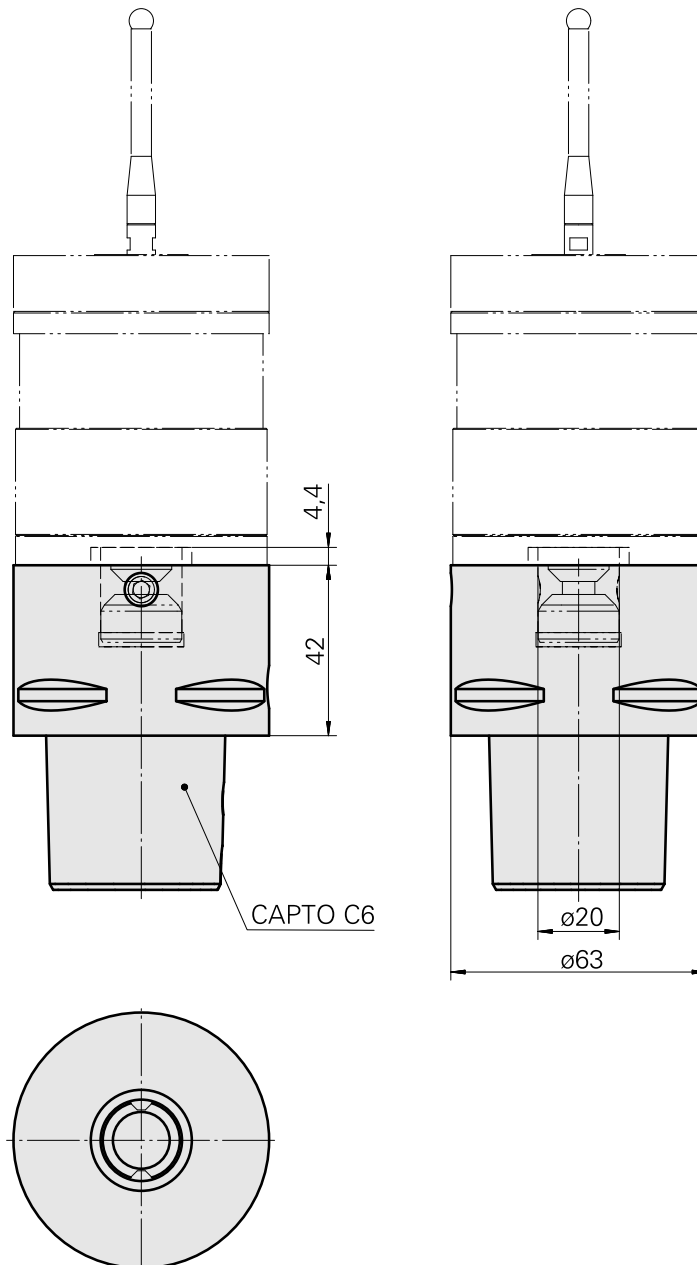

INDEX CAPTO C6, Probe holder Renishaw D20

Technical data

TH accessories category	INDEX CAPTO C6
Tool mounting	Renishaw D20
Quick change inserts	Probe holder

Documents

No downloads available for this product

Accessories

Required for operation

[Probe holder](#)

Product ID : 12146926

Previous product ID :

[Push-button insert](#)

Product ID : 12133466

Previous product ID :