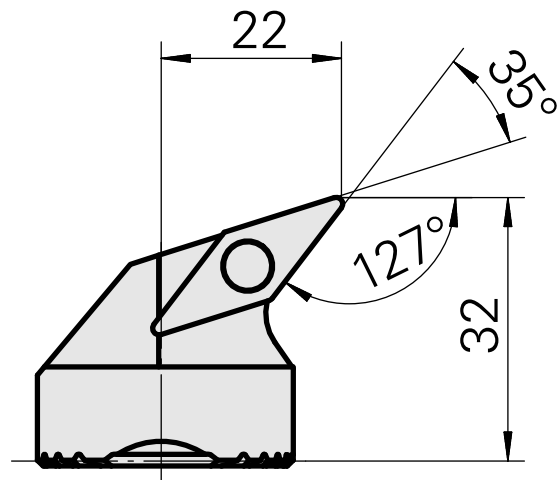

Boring head for VC.. 1604..

Technical data

Mounting	for VC.. 1604..
Cooling	internal
Pressure	50 bar
X [mm]	32 (1.26")
Z [mm]	22 (0.87)
INDEX TRAUB products	G220.3 • R200 • TNX65/42 • TNX220.3

Documents

No downloads available for this product

Accessories

Optional accessories

Other accessories

[Countersunk screw Wohlhaupter Nr. 115673](#)

Product ID : 10587078

Previous product ID : W00013.0026
