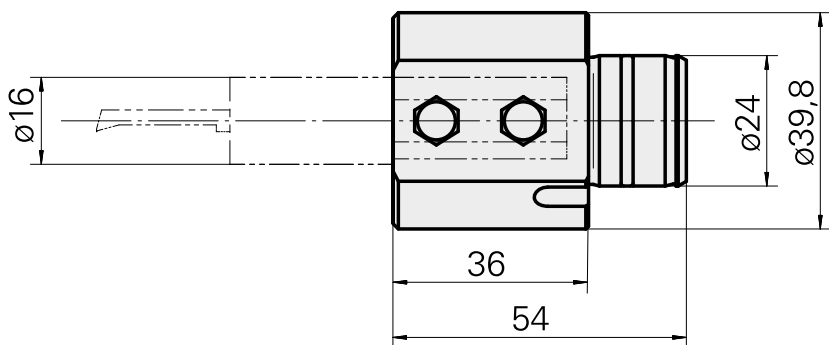

Aufnahme D16

Technical data

Drive	not live
Cooling	internal
Mounting	D16
Pressure	80 bar
X [mm]	36 (1.42")
Y [mm]	-
Z [mm]	-
INDEX TRAUB products	ABC65 • TNK42/65 • TNL18 • TNL20 • TNL32-11 • TNL32 • TNL32-11 compact • TNL20-11 • TNL32 compact • TNK40.2-10 • TNL20.2 • TNK40.2

[Clamping screw M 6x15](#)

Product ID : 10762814

Previous product ID : 900804

[Clamping screw M 6x10](#)

Product ID : 10682377

Previous product ID : 900710
