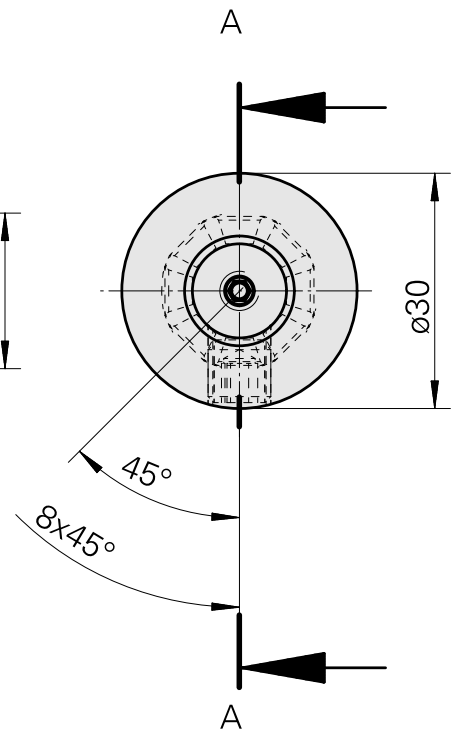

WFB 20-12 D12

Technical data

TH accessories category

WFB 20-12

Mounting

D12

Quick change inserts

Boring tool holder

A-A