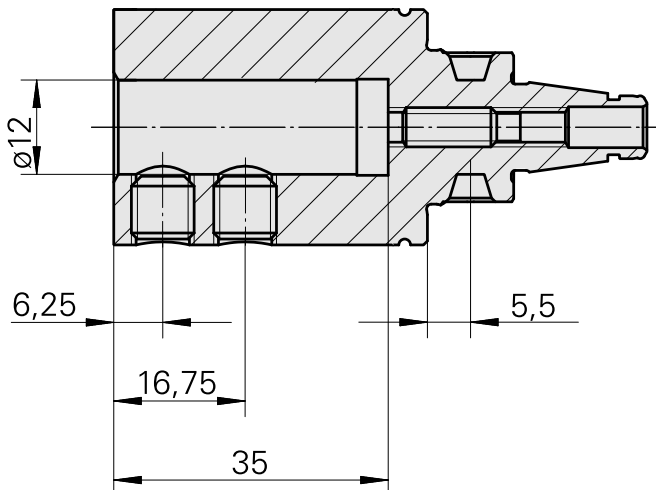

WFB 20-12 D12

Technical data

TH accessories category

WFB 20-12

Mounting

D12

Quick change inserts

Boring tool holder

A-A