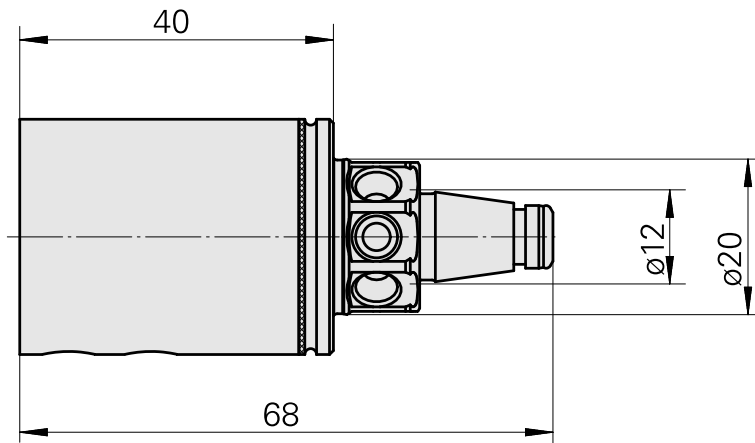

WFB 20-12 D12

Technical data

TH accessories category

WFB 20-12

Mounting

D12

Quick change inserts

Boring tool holder

A-A

Documents

No downloads available for this product

Accessories

Optional accessories

Other accessories

[Mounting sleeve with collar D12](#)

Product ID : 11060576

Previous product ID : W94280.21--

[Adjusting screw M 5x15](#)

Product ID : 10491071

Previous product ID : 326794

[SET SCREW 8X8-913](#)

Product ID : 10921433

Previous product ID : 410156.0808
