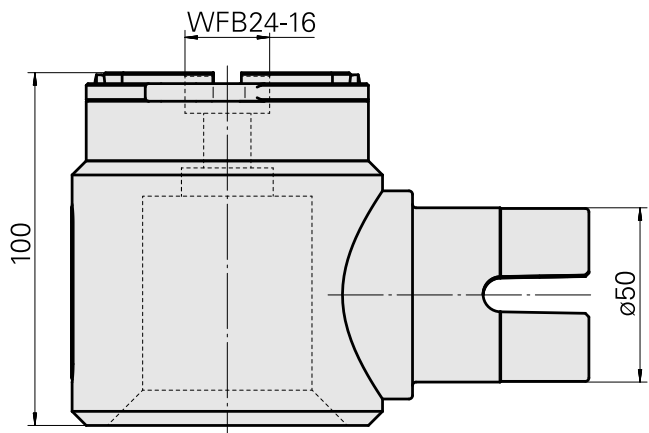

## Adapter mounting aid WFB 24-16

### Technical data

TH accessories category

Adapter mounting aid

Tool mounting

WFB 24-16

10499390  
W9990826

**INDEX**

---