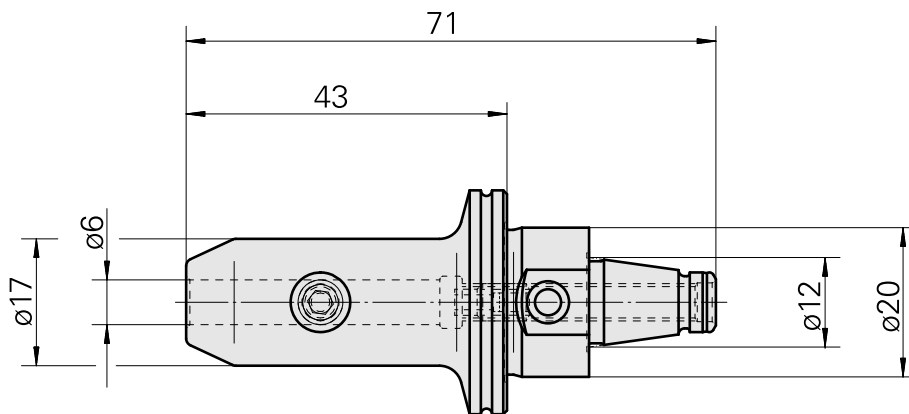

WFB 20-12 D6

Technical data

| | |
|-------------------------|-----------------|
| TH accessories category | WFB 20-12 |
| Mounting | D6 |
| Quick change inserts | Weldon mounting |

Documents

No downloads available for this product

Accessories

Optional accessories

Other accessories

[Adjusting screw M 5x10](#)

Product ID : 10674886

Previous product ID : 326793

[Clamping screw M 6x 6 \(106AWS\)](#)

Product ID : 10565283