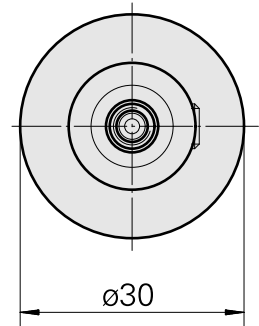

WFB 20-12 D6

Technical data

| | |
|-------------------------|-----------------|
| TH accessories category | WFB 20-12 |
| Mounting | D6 |
| Quick change inserts | Weldon mounting |

Documents

No downloads available for this product