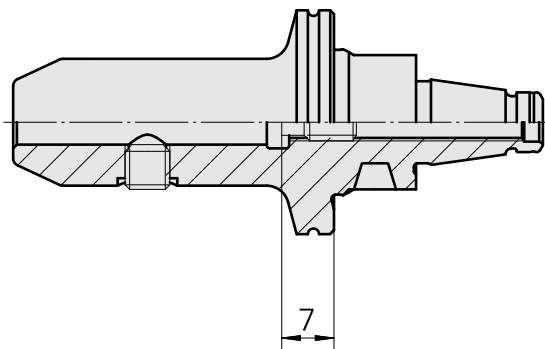

WFB 20-12 D6

Technical data

| | |
|-------------------------|-----------------|
| TH accessories category | WFB 20-12 |
| Mounting | D6 |
| Quick change inserts | Weldon mounting |

Documents

No downloads available for this product

Accessories

Optional accessories

Other accessories

[Adjusting screw M 5x10](#)

Product ID : 10674886

Previous product ID : 326793

[Clamping screw M 6x 6 \(106AWS\)](#)

Product ID : 10565283