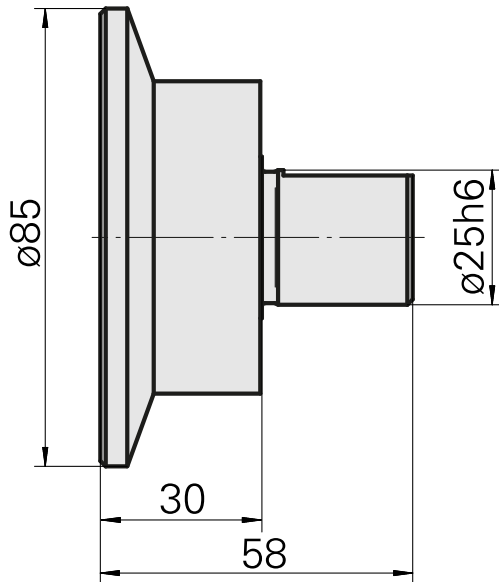

Bar stop D85 (3.35 "), live

Technical data

Drive	not live
Mounting	D85
X [mm]	-
Y [mm]	-
Z [mm]	30 (1.18)

INDEX TRAUB products

C42/65 • G160 • ABC • B400 • C100
• C200 • G200 • G200.2 • G220 •
G250 • TNX65/42 • TNA400.2 •
B500 • TNA500.2 • G420 • G400.2
• G500 • G520 • ABC.2 • G300.2
• G320.2 • B400.3 • B500.3 •
TNA400.3 • TNA500.3