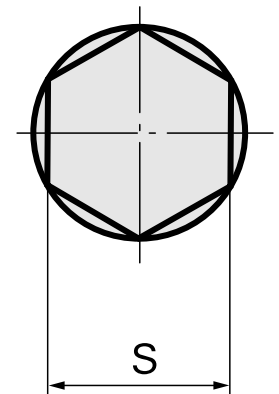

## Broach SW10 mm

### Technical data

TH accessories category	Broach
Mounting	SW10 mm
Tool mounting	12mm