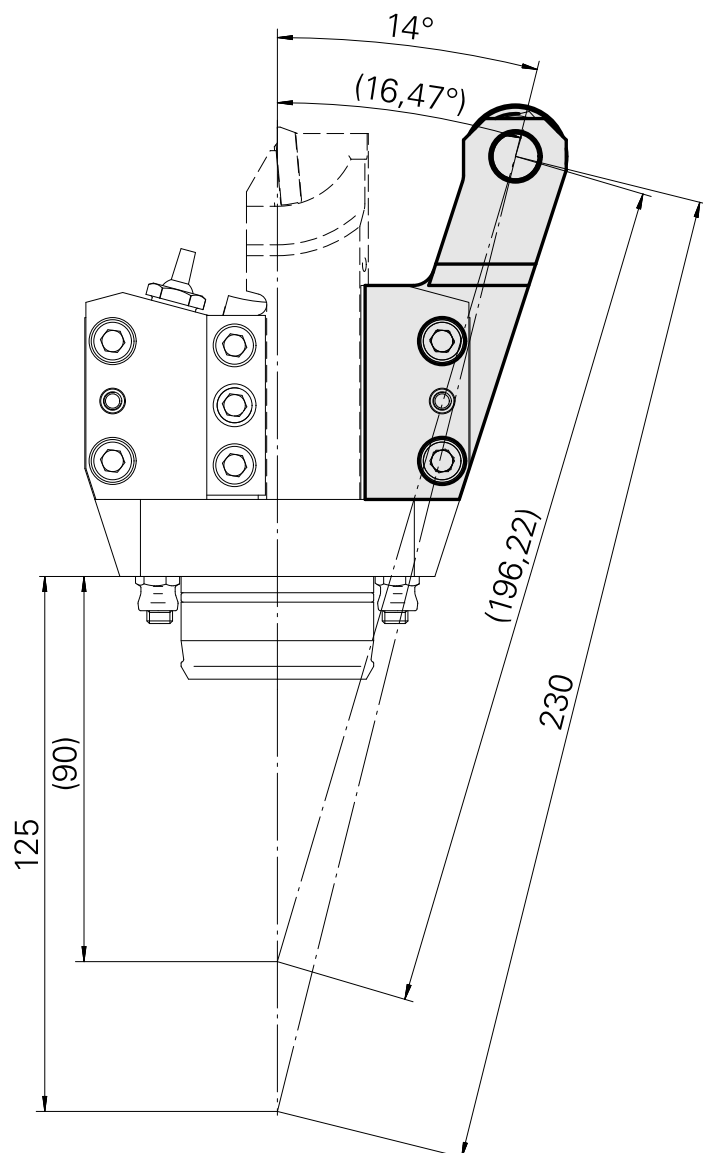

### Technical data

Drive

INDEX TRAUB products

not live

TNL32-11 compact • TNL32 •  
TNL20-11 • TNL32 compact •  
TNK40.2-10 • TNL20 • TNL32-10 •  
TNL32-11 • TNL32-7 • TNL32-7B •  
TNL32-8 • TNL32-9 • TNL32-9P •  
TNL32P • TNK40.2-8 • TNL20.2