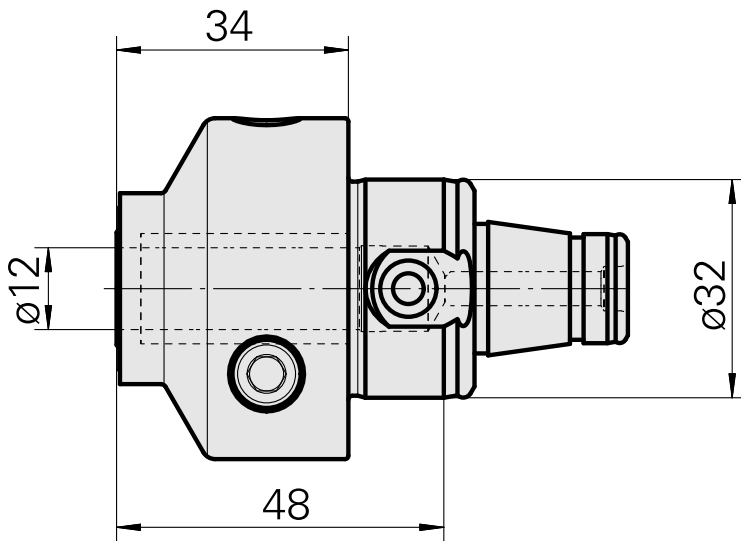

WFB 32-20 Hydraulic expansion chuck D12

Technical data

TH accessories category

WFB 32-20

Mounting

Hydraulic expansion chuck D12

Quick change inserts

hydraulic expan. mounting