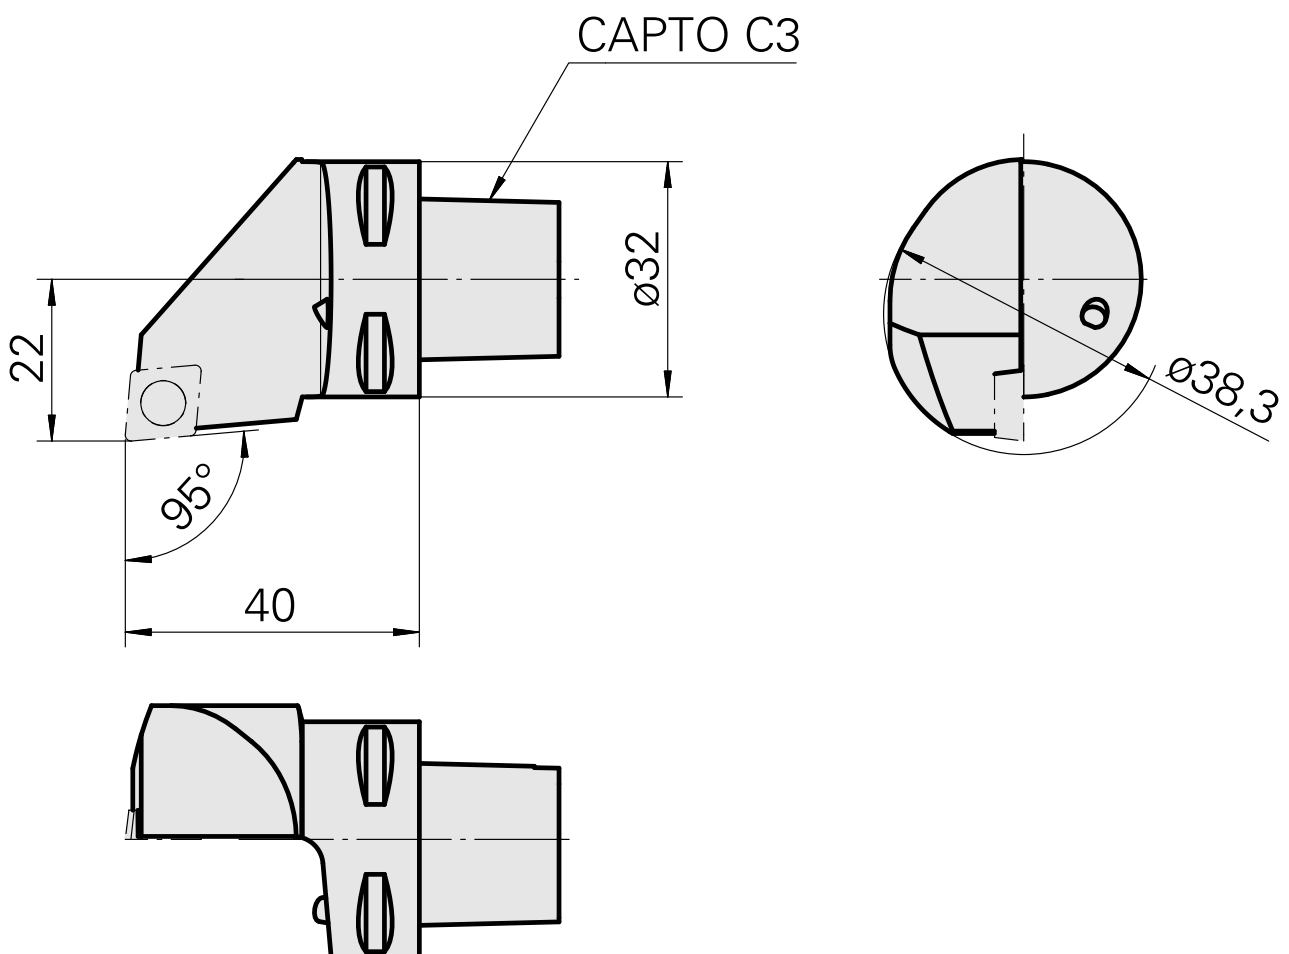

INDEX CAPTO C3 for CC.. 09T3.., right, with gripper groove

Technical data

TH accessories category

INDEX CAPTO C3

Mounting

for CC.. 09T3..

Quick change inserts

Turning tool holder