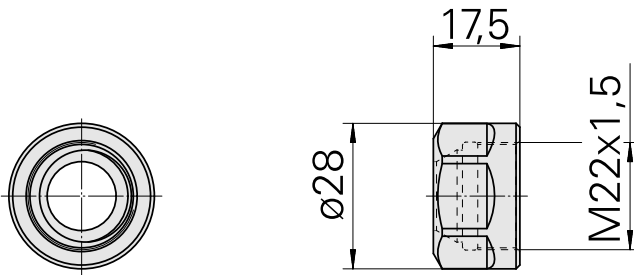

Clamping nut

Technical data

TH accessories category

Mounting

Collet type

Clamping nut type

Clamping nut

ER16

ER 16

Female thread