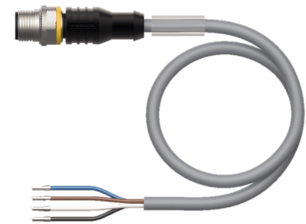

### Technical data

<b>Electrical assemblies</b>	Electr. assembly lines
<b>Length</b>	5000 Millimeter
<b>Cross-section</b>	0.34 Square millimeter
<b>Number of wires/poles (ST)</b>	4 Piece
<b>Current</b>	4 Ampere
<b>Voltage</b>	24 Volt • 30 Volt
<b>Voltage type</b>	AC~ • DC=
<b>Plug connection/type</b>	M12 GY - grey
<b>Protection class</b>	IP67
<b>Shield</b>	yes - shielded
<b>Insulating material</b>	PUR