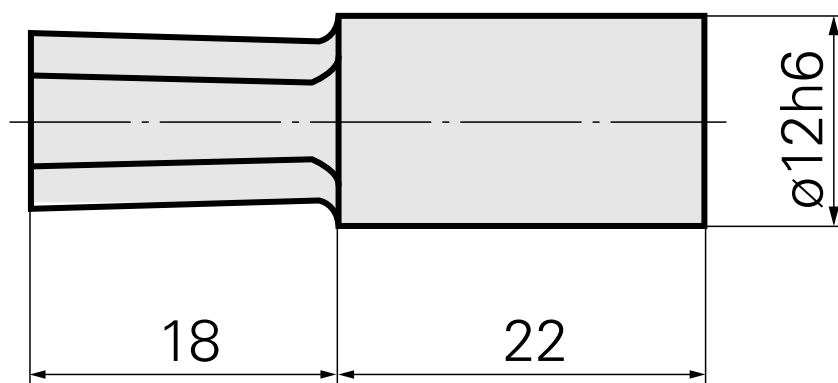

## Broach SW17 mm

### Technical data

TH accessories category	Broach
Mounting	SW17 mm
Tool mounting	12mm