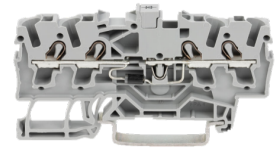

## Clip

### Technical data

<b>manufacturer product line</b>	Wago
<b>Electrical assemblies</b>	Terminal
<b>manufacturer product line</b>	Wago Serie 2001
<b>Length</b>	70 Millimeter
<b>Width</b>	5.2 Millimeter
<b>Height</b>	33 Millimeter
<b>Cross-section</b>	2.5 Square millimeter
<b>Number of wires/poles (ST)</b>	4 Piece
	GY - grey