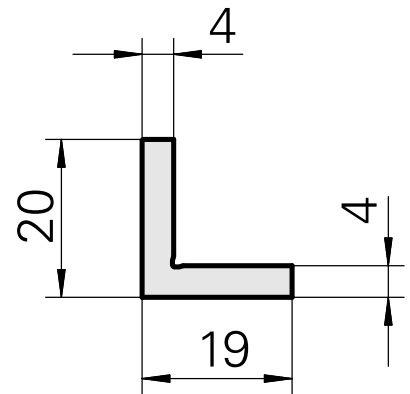

Angle, Height 4 mm, Width 4 mm

Technical data

TH accessories category

Compensation bracket

Mounting

Square 20x20

Documents

No downloads available for this product