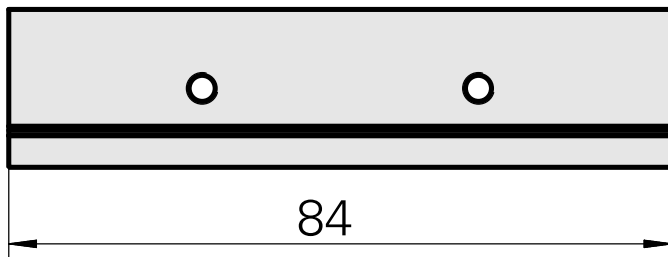

Angle, Height 4 mm, Width 4 mm

Technical data

TH accessories category

Compensation bracket

Mounting

Square 20x20

Documents

No downloads available for this product