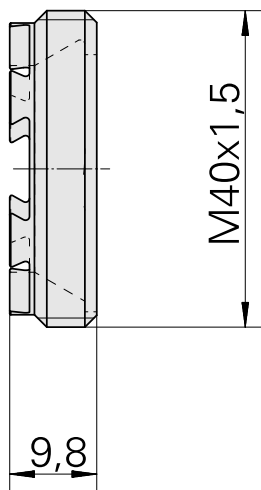

Clamping nut

Technical data

TH accessories category

Clamping nut

Mounting

ER32

Collet type

ER 32

Clamping nut type

Male thread

10322936
325950

INDEX

Documents

No downloads available for this product