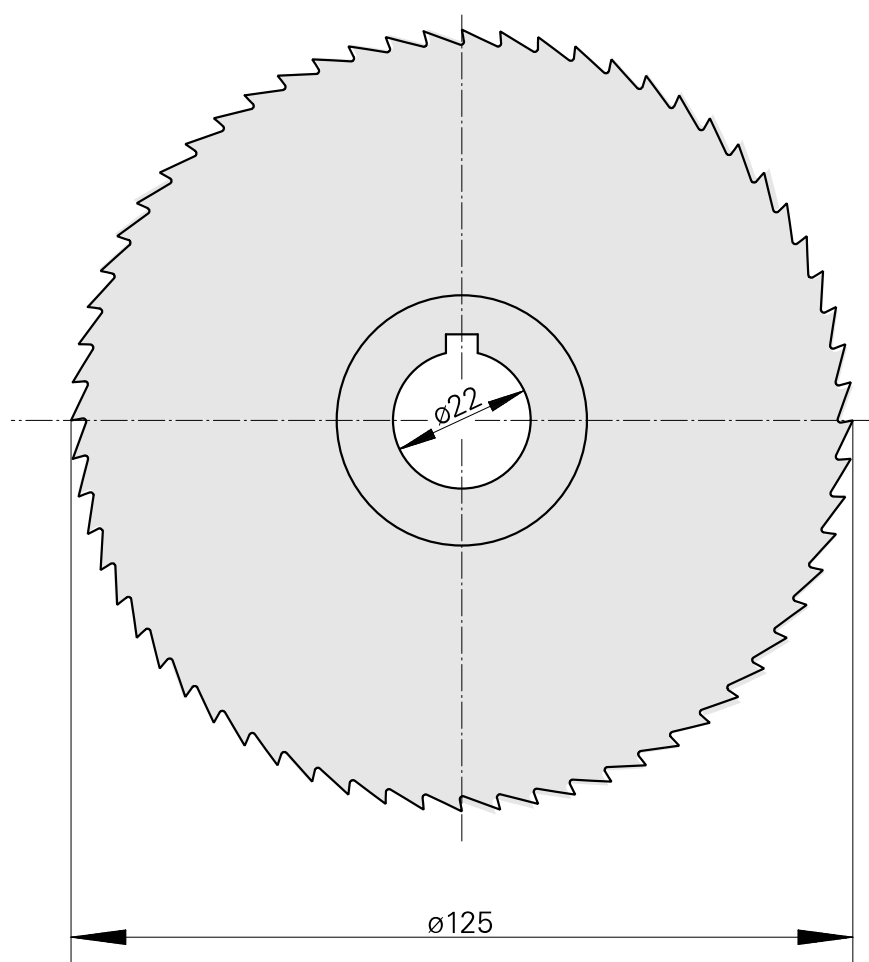

Saw blade, circular saw blade width 4 mm (0.15")

Technical features

TH accessories category

Circular saw blade d125

Tool mounting

22 mm

10306434
223015.2540

INDEX