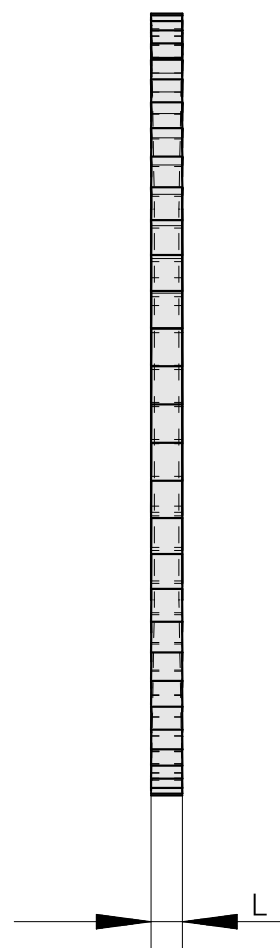

Saw blade, circular saw blade width 4 mm (0.15")

Technical features

TH accessories category

Circular saw blade d125

Tool mounting

22 mm

10306434
223015.2540

INDEX