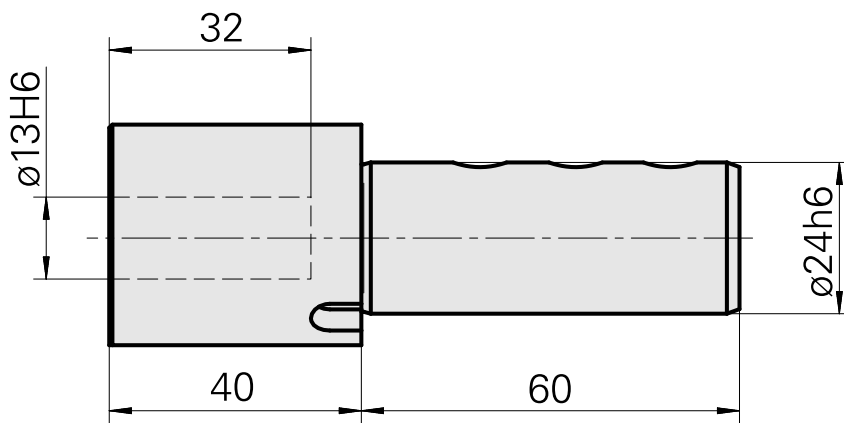

Mount D13 (0.51 ")

Technical data

Drive	not live
Mounting	D13
reversible 180°	no
X [mm]	-
Y [mm]	-
Z [mm]	-

Documents

No downloads available for this product