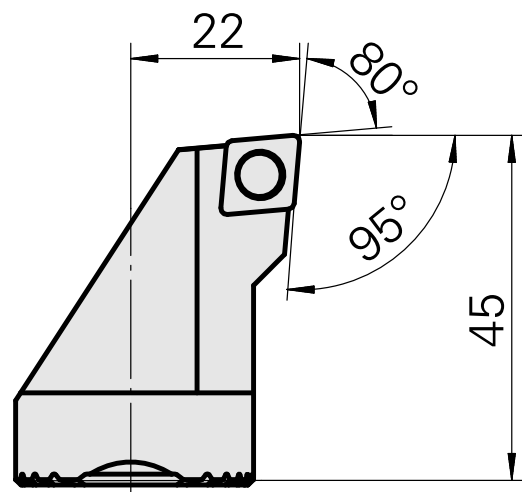

X [mm]

45 (1.77")

Z [mm]

22 (0.87)

INDEX TRAUB products

G220.3 • G220 • R200 • TNX65/42 •
TNX220.3

Documents

No downloads available for this product