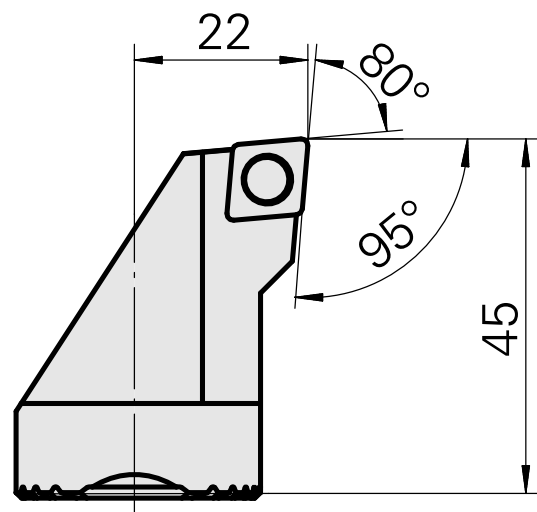

## Boring head for CC.. 09T3..

### Technical data

<b>Mounting</b>	for CC.. 09T3..
<b>Cooling</b>	internal
<b>Pressure</b>	50 bar
<b>X [mm]</b>	45 (1.77")
<b>Z [mm]</b>	22 (0.87)
<b>INDEX TRAUB products</b>	G220.3 • R200 • TNX65/42 • TNX220.3