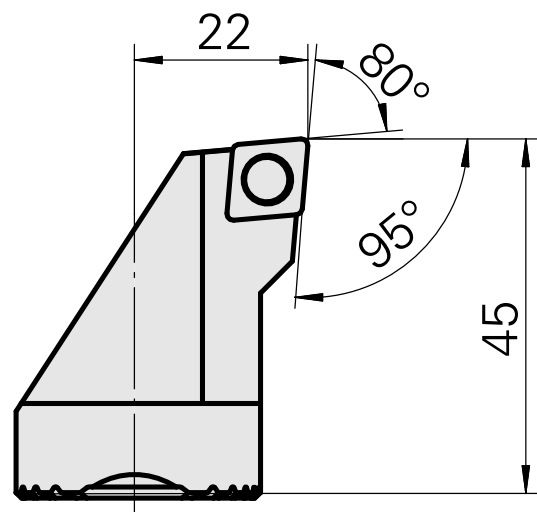

### Technical data

Mounting

Cooling

Pressure

X [mm]

Z [mm]

INDEX TRAUB products

for CC.. 09T3..

internal

50 bar

45 (1.77")

22 (0.87)

G220.3 • R200 • TNX65/42 •  
TNX220.3