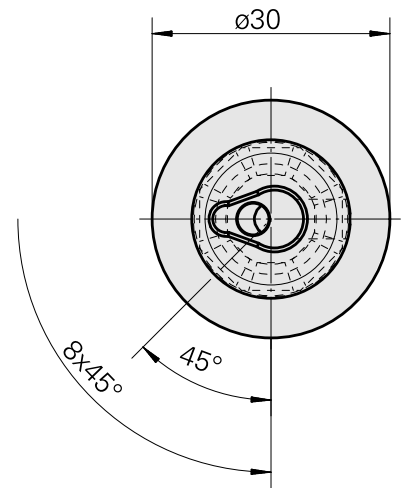

WFB 20-12 Horn Typ 110

Technical data

TH accessories category

WFB 20-12

Mounting

Horn Type 110

Quick change inserts

Horn S-Mini