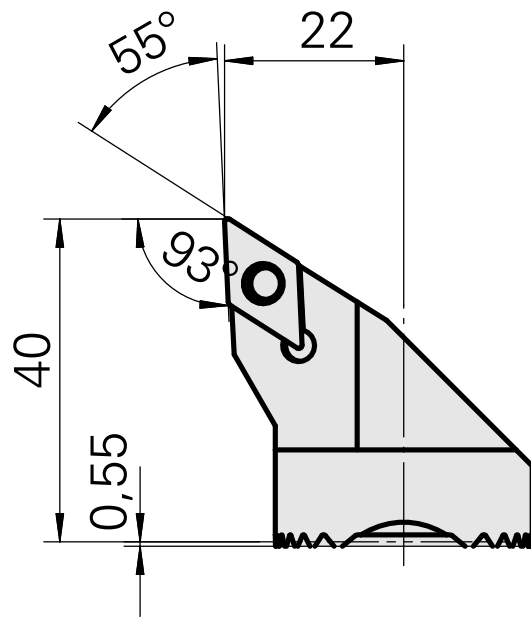

Boring head for DC.. 11T3..

Technical data

| | |
|-----------------------------|---|
| Mounting | for DC.. 11T3.. |
| Cooling | internal |
| Pressure | 50 bar |
| X [mm] | 40 (1.57") |
| Z [mm] | 22 (0.87) |
| INDEX TRAUB products | G220.3 • G220 • R200 • TNX65/42 • TNX220.3 |

Documents

No downloads available for this product

Accessories

Optional accessories

Other accessories

[Countersunk screw Wohlhaupter Nr. 115673](#)

Product ID : 10587078

Previous product ID : W00013.0026
