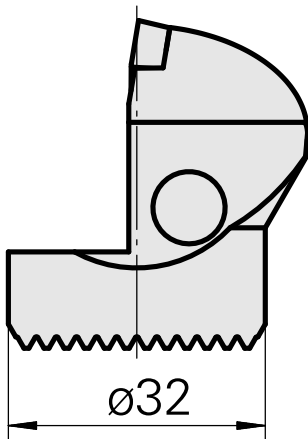

Boring head for DC.. 11T3..

Technical data

| | |
|-----------------------------|---|
| Mounting | for DC.. 11T3.. |
| Cooling | internal |
| Pressure | 50 bar |
| X [mm] | 40 (1.57") |
| Z [mm] | 22 (0.87) |
| INDEX TRAUB products | G220.3 • G220 • R200 • TNX65/42 • TNX220.3 |

Documents

No downloads available for this product

Accessories

Optional accessories

Other accessories

[Countersunk screw Wohlhaupter Nr. 115673](#)

Product ID : 10587078

Previous product ID : W00013.0026
