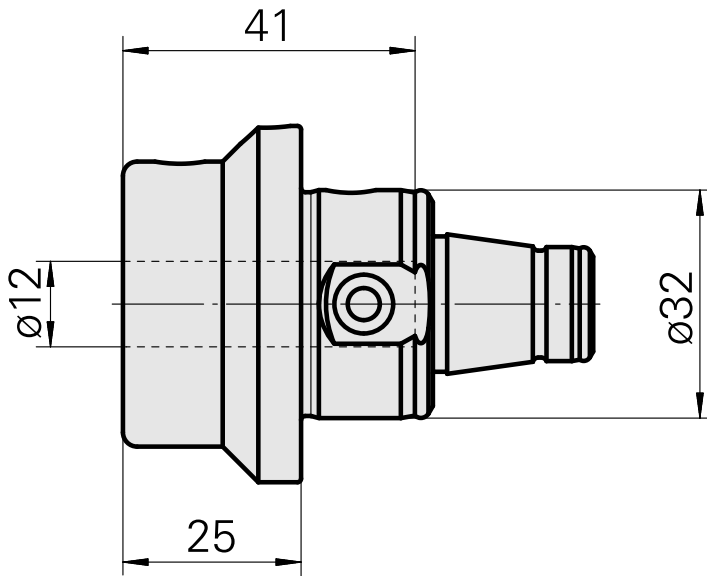

WFB 32-20 D12

Technical data

TH accessories category

WFB 32-20

Mounting

D12

Quick change inserts

Weldon mounting

Documents

No downloads available for this product

Accessories

Optional accessories

Other accessories

[Mounting sleeve with collar D12](#)

Product ID : 11060576

Previous product ID : W94280.21--

[Clamping sleeve D12](#)

Product ID : 10964938

Previous product ID : 993112.-----
