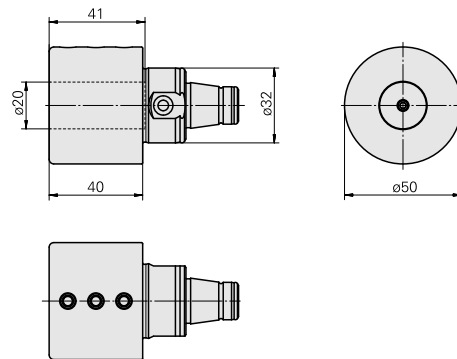

WFB 32-20 D20

Technical data

TH accessories category

WFB 32-20

Mounting

D20

Quick change inserts

Weldon mounting

Documents

No downloads available for this product

Accessories

Optional accessories

Tool holder accessories

[Clamping sleeve D20/ 12mm](#)

Product ID : 10615404

Previous product ID : W37610.2012

TH accessories
category
Clamping sleeve

Mounting
D20

Tool mounting
12mm

Other accessories

[Mounting sleeve D20](#)

Product ID : 10994732

Previous product ID : W62220.01--

[Mounting sleeve with collar D20](#)