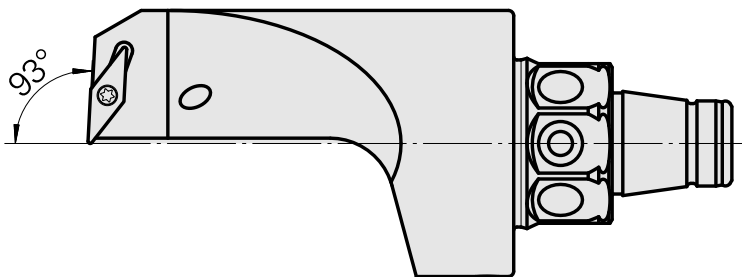

### Technical data

TH accessories category

WFB 32-20

Mounting

for VC.. 1103..

Quick change inserts

Turning tool holder