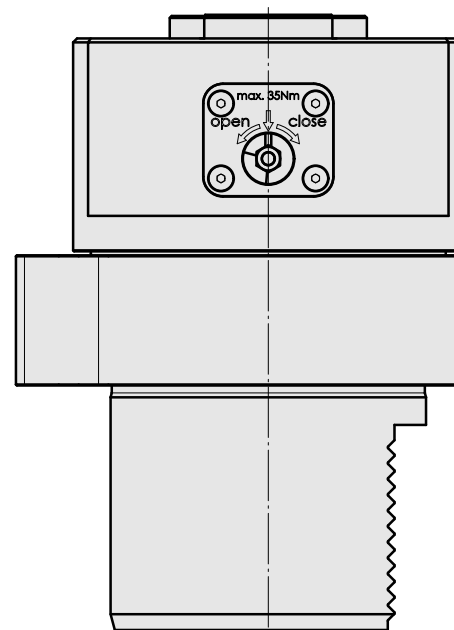

Presetting device D80/INDEX CAPTO C3

Technical data

TH accessories category

Adapter for presetting units

Mounting

D80 for presetting devices

Tool mounting

CAPTO C3