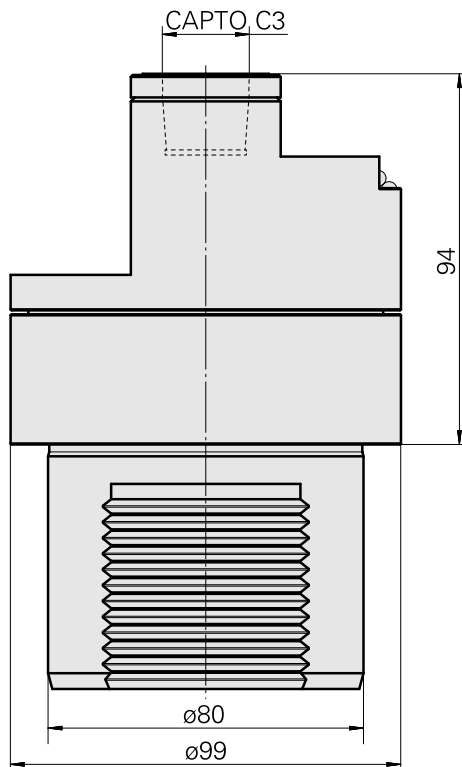

Presetting device D80/INDEX CAPTO C3

Technical data

TH accessories category

Adapter for presetting units

Mounting

D80 for presetting devices

Tool mounting

CAPTO C3