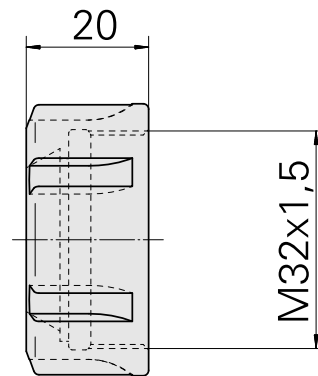

Clamping nut

Technical data

TH accessories category

Clamping nut

Mounting

ER25

Collet type

ER 25

Clamping nut type

Female thread

Documents

No downloads available for this product