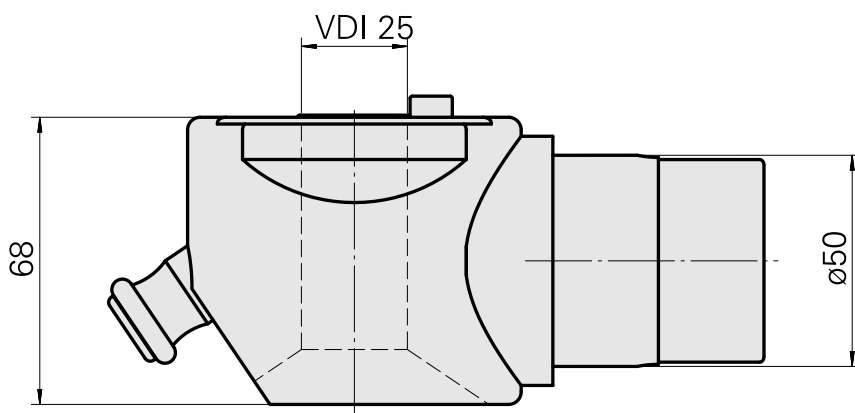

Adapter mounting aid VDI 25

Technical data

TH accessories category

Adapter mounting aid

Tool mounting

VDI 25

10192955
W9990523

INDEX