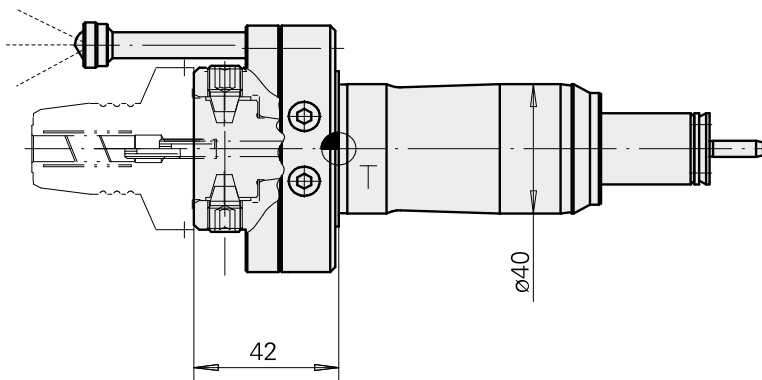

Basic holder Shank 40 WFB 32-20

Technical data

Shank TNL	Shank 40
Drive	not live
Cooling	external and internal
Pressure	120 bar
Mounting	WFB 32-20
INDEX TRAUB products	TNK36 • TNL26

Documents

Product notes

[Grub screw M10x1x11](#)

Product ID : 10165359

Previous product ID : 326057
