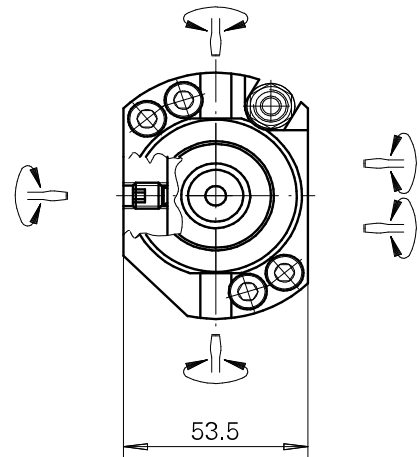

Basic holder Shank 40 WFB 32-20

Technical data

Shank TNL	Shank 40
Drive	not live
Cooling	external and internal
Pressure	120 bar
Mounting	WFB 32-20
INDEX TRAUB products	TNK36 • TNL26

Documents

Product notes

[Grub screw M10x1x11](#)

Product ID : 10165359

Previous product ID : 326057
