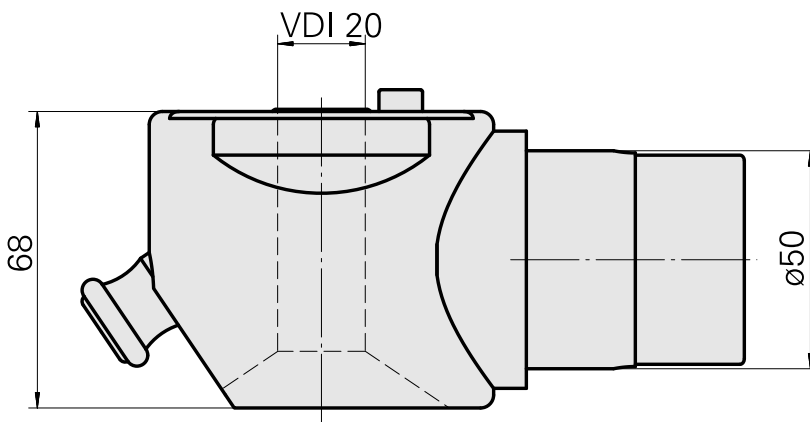

Adapter mounting aid VDI 20

Technical features

TH accessories category

Adapter mounting aid

Tool mounting

VDI 20

10180538
W9990522

INDEX